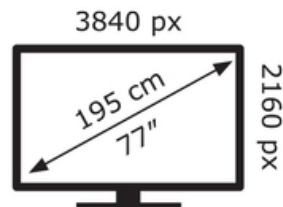

# ENERG

LG Electronics

OLED77C21LA

**119** kWh/1000h

ABCDEF**G**

**248** kWh/1000h

2019/2013